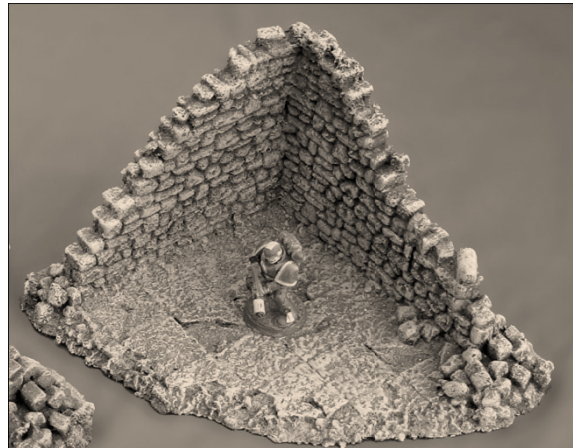

CLASSICAL RUINED CORNER

WTW-06500

MSRP \$22.00

***FIELDSTONE RUINED CORNER
GREY GRASSY***

WTW-06510

MSRP \$25.00

RUINED TOWER

WTW-06700

MSRP \$15.00

CLASSICAL SHRINE

WTW-06501

MSRP \$22.00

***FIELDSTONE RUINED CORNER
READY TO PAINT***

WTW-06516

MSRP \$20.00

***RUINED TOWER
READY TO PAINT***